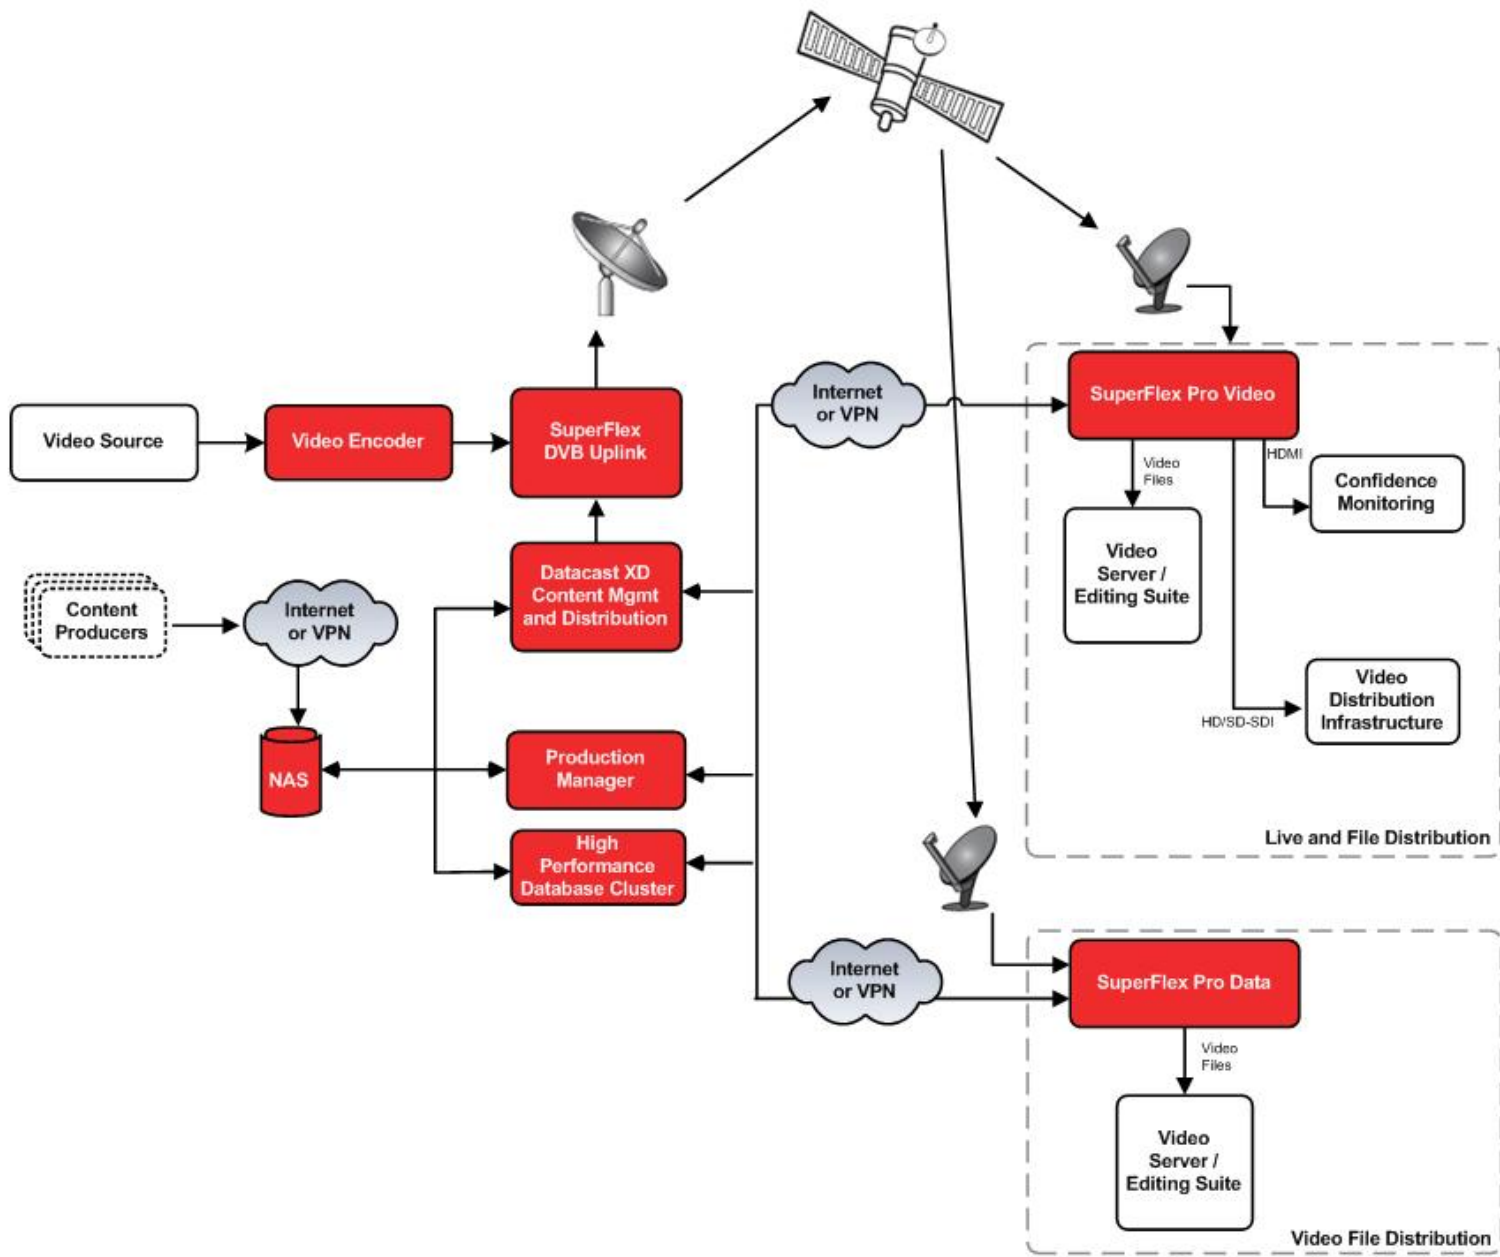

Centient Pro Video

Live and Stored Programming for Satellite Distribution Networks

- Integrates easily with existing headend infrastructure
- Satellite receiver has integrated storage and can play both live streams and stored files
- Dual tuners to support separate live video and S&F carriers

In-band Management

- Content management via IDC's Production Manager | Video
- Network management via IDC's Net Manager

Advanced Functions

- Supports event based file playback, playlists and channel changes
- Supports time scheduled file playback, playlists and channel changes
- 3D support with dual HD-SDI outputs